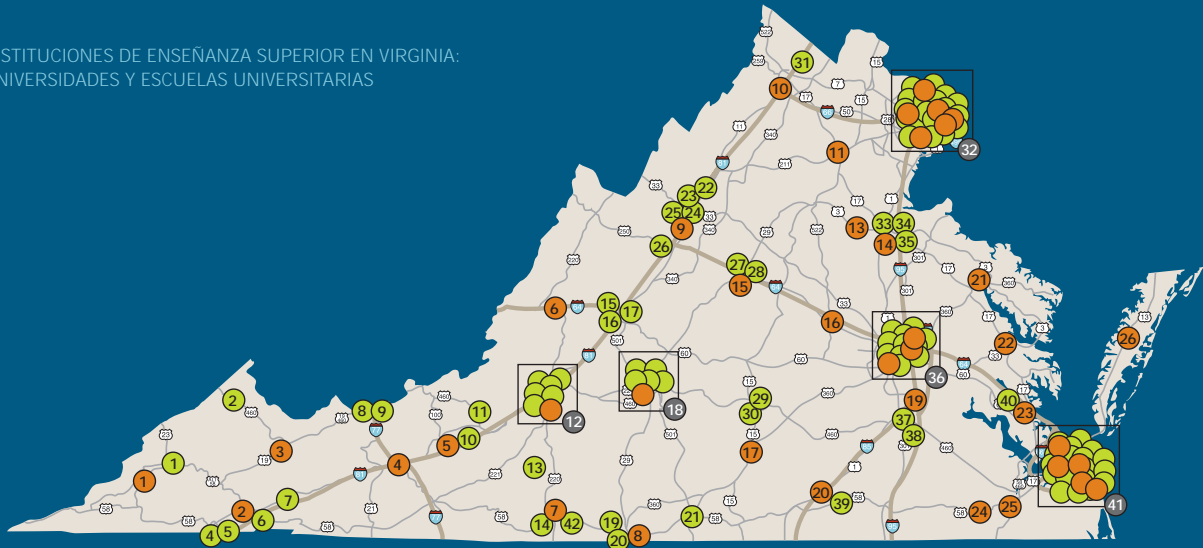

INSTITUCIONES DE ENSEÑANZA SUPERIOR EN VIRGINIA:
UNIVERSIDADES Y ESCUELAS UNIVERSITARIAS

Universidades y escuelas universitarias

- 1 University of Virginia's College at Wise
- 2 University of Appalachia College of Pharmacy
- 3 Appalachian School of Law
- 4 National College of Business & Technology – Bristol
- 5 Virginia Intermont College
- 6 Southwest Virginia Higher Education Center
- 7 Emory and Henry College
- 8 National College of Business & Technology – Bluefield
- 9 Bluefield College
- 10 Radford University
- 11 Virginia Polytechnic Institute & State University
- 12 ECPI Technical College – Roanoke
- 13 Hollins University
- 14 Jefferson College of Health Sciences
- 15 National College of Business & Technology – Roanoke Valley
- 16 Roanoke College
- 17 Roanoke Higher Education Center
- 18 Ferrum College
- 19 National College of Business & Technology – Martinsville
- 20 Virginia Military Institute
- 21 Washington and Lee University
- 22 Southern Virginia University
- 23 Liberty University
- 24 Lynchburg College
- 25 National College of Business & Technology – Lynchburg
- 26 Randolph College
- 27 Sweet Briar College
- 28 National College of Business & Technology – Danville
- 29 Averett University
- 30 Southern Virginia Higher Education Center
- 31 Eastern Mennonite University
- 32 James Madison University
- 33 National College of Business & Technology – Harrisonburg
- 34 Bridgewater College
- 35 Mary Baldwin College

- 27 University of Virginia
- 28 National College of Business & Technology – Charlottesville
- 29 Longwood University
- 30 Hampden-Sydney College
- 31 Shenandoah University
- 32 ECPI College of Technology – Northern Virginia
- 33 George Mason University – Arlington
- 34 George Mason University – Fairfax
- 35 George Mason University – Prince William
- 36 George Washington University – Alexandria
- 37 Graduate Education Center
- 38 George Washington University – Arlington
- 39 Graduate Education Center
- 40 George Washington University – Tysons Corner/McLean
- 41 George Washington University – Virginia
- 42 Gibbs College – Vienna
- ITT Technical Institute – Chantilly
- ITT Technical Institute – Springfield
- Marymount University
- Old Dominion University – Northern Virginia Center
- Regent University – Washington, D.C.
- Stratford University – Tysons Corner
- Stratford University – Woodbridge
- Strayer University – Alexandria
- Strayer University – Arlington
- Strayer University – Loudoun
- Strayer University – Manassas
- Strayer University – Woodbridge
- University of Fairfax
- University of Management and Technology
- University of Northern Virginia – Manassas
- Virginia Polytechnic Institute & State University – Northern Virginia Center
- 33 University of Mary Washington – College of Graduate & Professional Studies
- 34 Strayer University – Fredericksburg
- 35 University of Mary Washington – Fredericksburg
- 36 Beta Tech – Chesterfield
- 36 Beta Tech – Henrico
- 36 Bryant & Stratton College – Richmond
- ECPI Technical College – Glen Allen